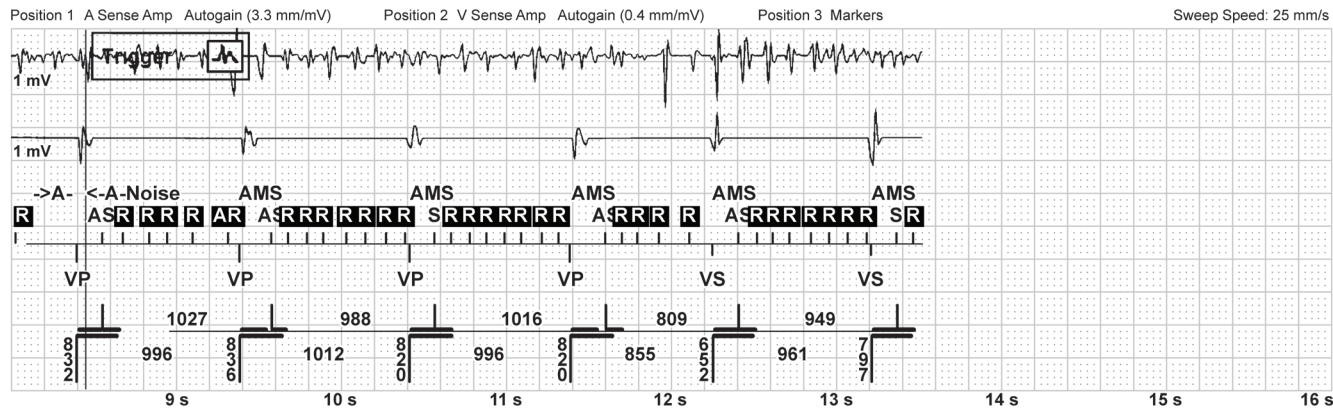

Noise Reversion Sep 23, 2010 9:25 am

Mode DDDR
Alerts Noise Reversion detected

(Continued) **Noise Reversion** Sep 23, 2010 9:25 am

Report 23 of 29

Figure 45.1 Patient's EGM.