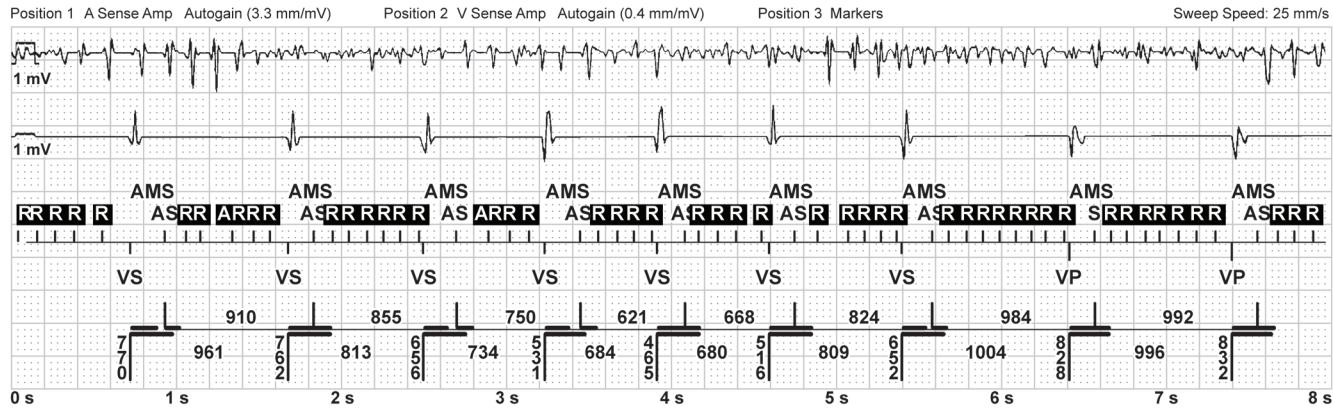

Noise Reversion Sep 23, 2010 9:25 am

Mode DDDR
Alerts Noise Reversion detected

(Continued) **Noise Reversion** Sep 23, 2010 9:25 am

Report 23 of 29

Figure 45.1 Patient's EGM.